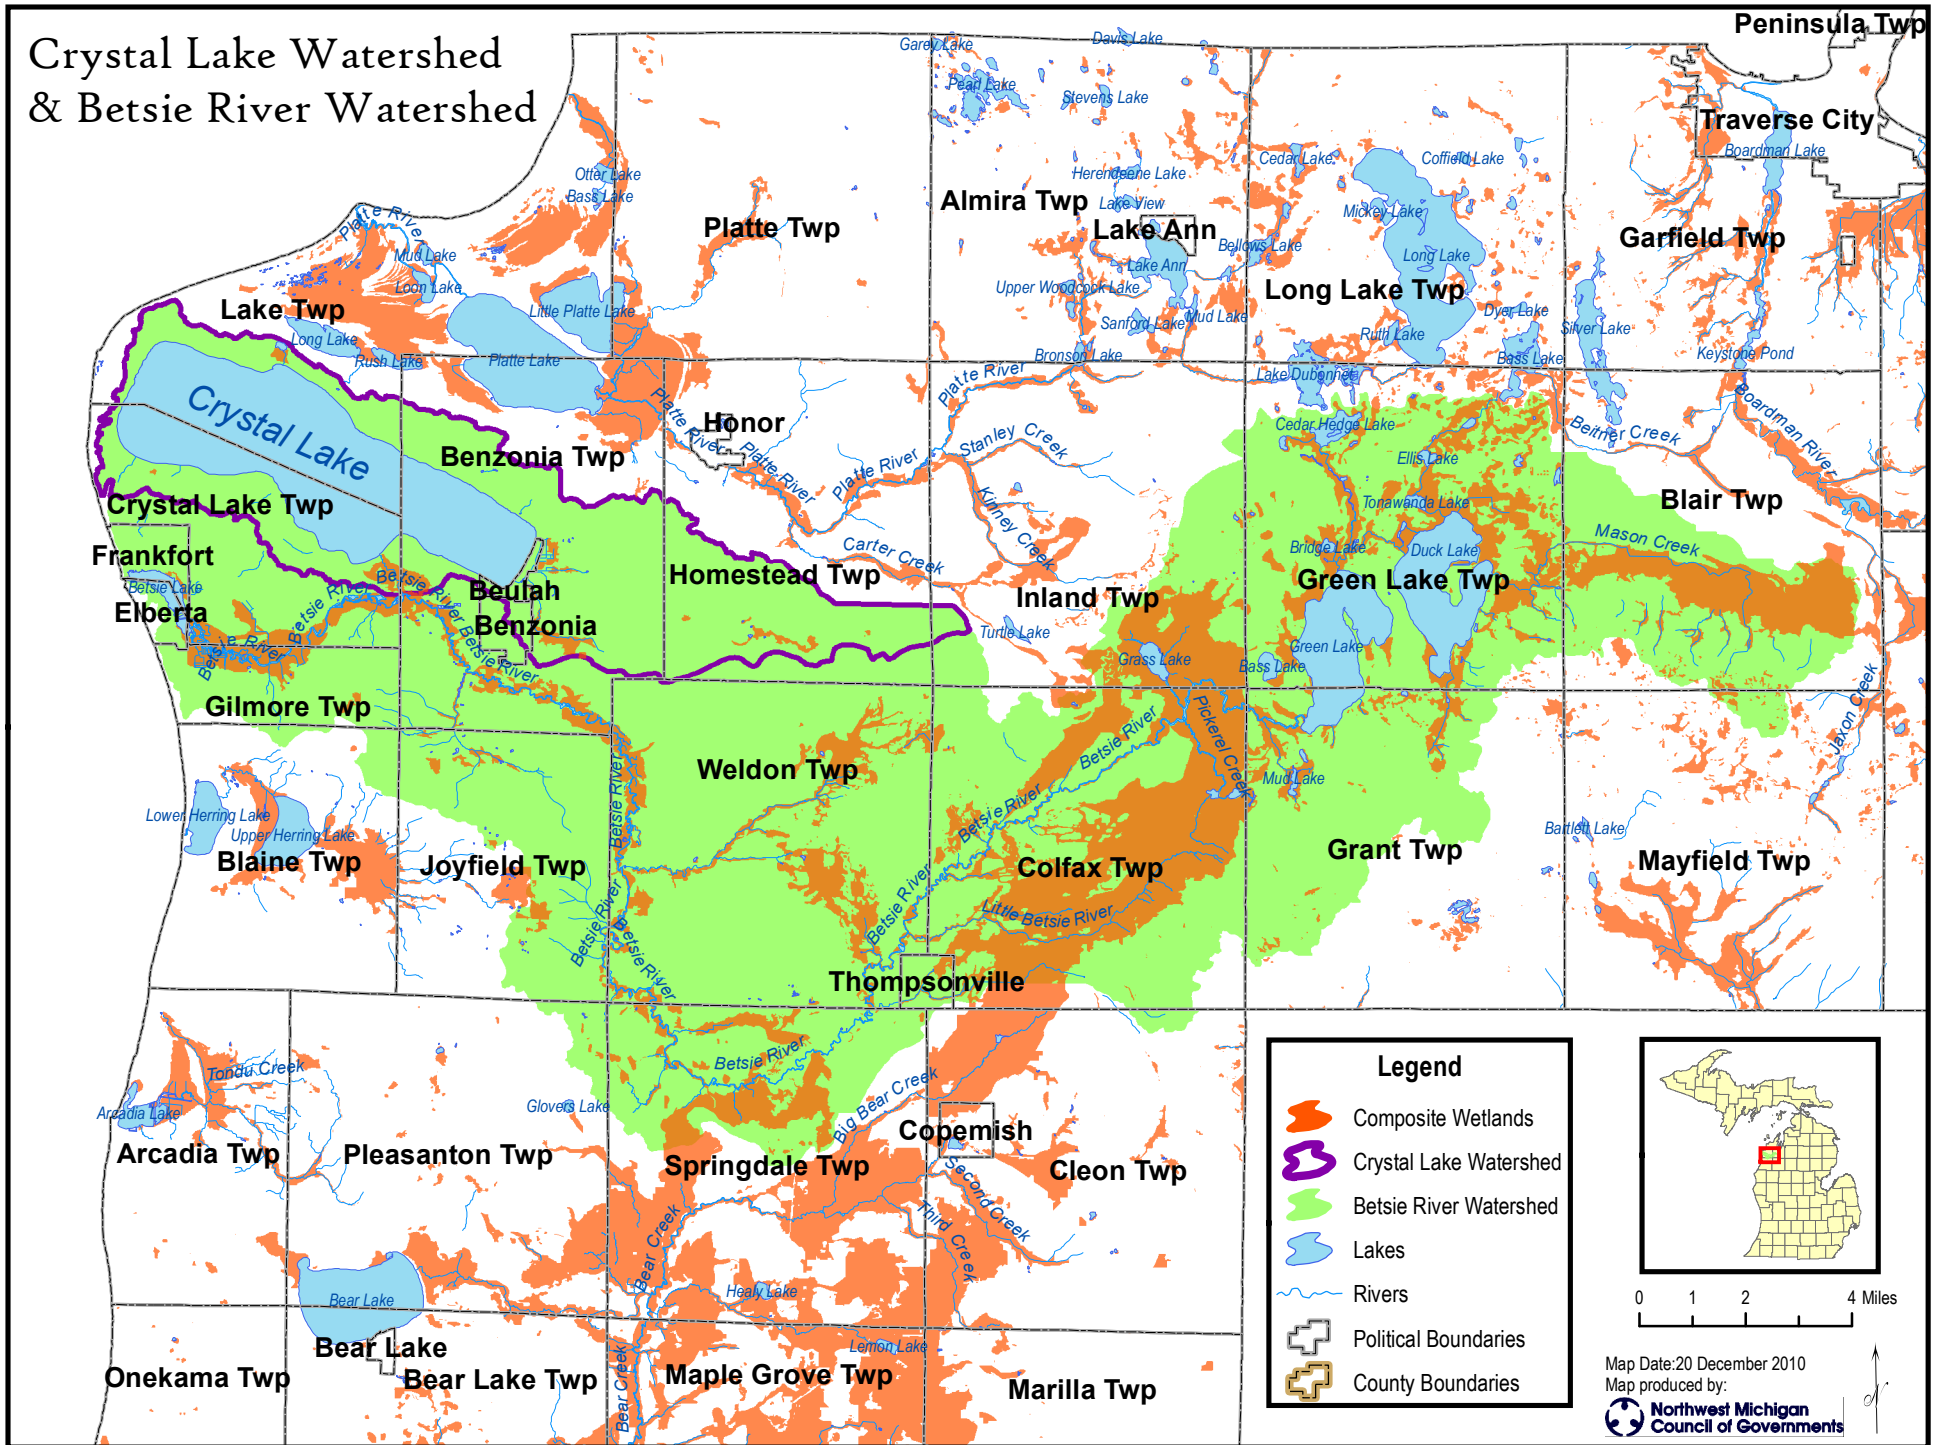

Crystal Lake Watershed & Betsie River Watershed

Legend

- Composite Wetlands
- Crystal Lake Watershed
- Betsie River Watershed
- Lakes
- Rivers
- Political Boundaries
- County Boundaries

0 1 2 4 Miles

Map Date: 20 December 2010
Map produced by: